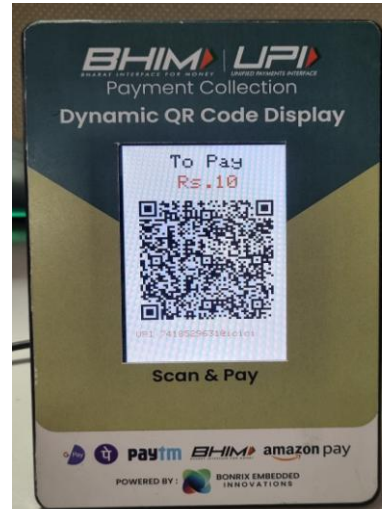

**BONRIX EMBEDDED
INNOVATIONS**

3.5 inch Dynamic QR Code Display - USB

Model: BEI-DQR-111-USB

Instruction: Connect your port (COM1, COM2... ..) with Baud Rate: 115200 using with your serial port terminal

Follow this link for serial port test utility:

<http://www.embedded-innovations.com/Downloads/DesktopSoftware/SerialPort.exe>

Step 1: Welcome Screen:

Command :

WelcomeScreen**7418529631@icici

Step 2: DisplayQRCodeScreen:

Command:

DisplayQRCodeScreen**upi://pay?pa=63270083167.payswiff@indus&pn=Bonrix&cu=INR&am=100&pn=Bonrix%20Software%20Systems**100**7418529631@icici

**BONRIX EMBEDDED
INNOVATIONS**

Step 3: Success:

Command: