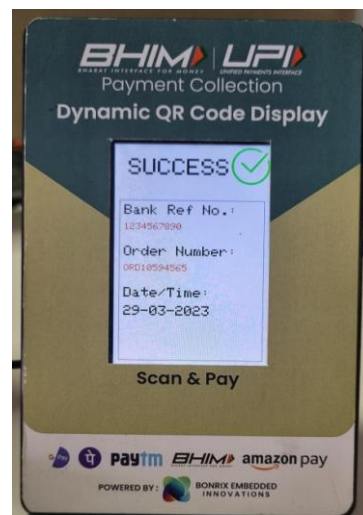

**BONRIX EMBEDDED
INNOVATIONS**

3.5 inch Dynamic QR Code Display - USB

Model: BEI-DQR-111-USB

Instruction: Connect your port (COM1, COM2... ..) with Baud Rate: 115200 using with your serial port terminal

Follow this link for serial port test utility:

<http://www.embedded-innovations.com/Downloads/DesktopSoftware/SerialPort.exe>

Step 1: Welcome Screen:

Command :

WelcomeScreen**7418529631@icici

Step 2: DisplayQRCodeScreen:

Command:

DisplayQRCodeScreen**upi://pay?pa=63270083167.payswiff@indus&pn=Bonrix&cu=INR&am=100&pn=Bonrix%20Software%20Systems**100**7418529631@icici

**BONRIX EMBEDDED
INNOVATIONS**

Step 3: Success:

Command:

DisplaySuccessQRCodeScreen**1234567890**ORD10594565**29-03-2023

Step 4: Cancel:

Command:

DisplayCancelQRCodeScreen*1234567890ORD10594565*29-03-2023

**BONRIX EMBEDDED
INNOVATIONS**

Home

Com Port : COM8 Baud Rate : 115200 Refresh Port Connect