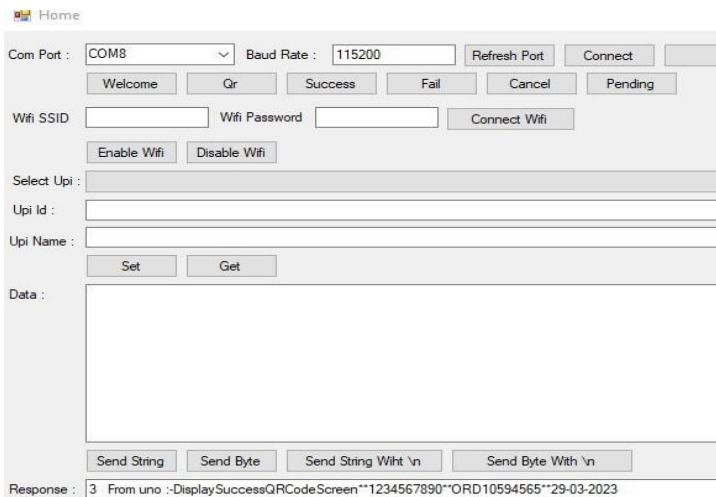

Step 3: Success:

Command:

DisplaySuccessQRCodeScreen**1234567890**ORD10594565**29-03-2023

Step 4: Cancel:

Command:

DisplayCancelQRCodeScreen*1234567890ORD10594565*29-03-2023