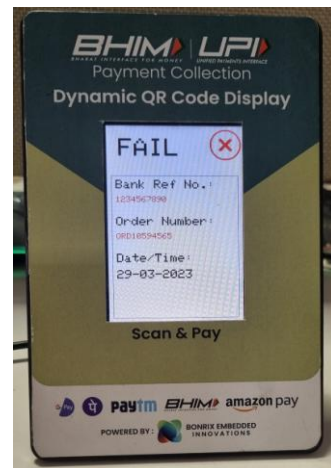

Step 5: Fail:

Command:

DisplayFailQRCodeScreen**1234567890**ORD10594565**29-03-2023

Home

Com Port : COM8 Baud Rate : 115200 Refresh Port Connect

Welcome Qr Success Fail Cancel Pending

Wifi SSID Wifi Password Connect Wifi

Enable Wifi Disable Wifi

Select Upi :
Upi Id :
Upi Name :
Set Get

Data :

Send String Send Byte Send String With \n Send Byte With \n

Response : 4 From uno :-DisplayFailQRCodeScreen**1234567890**ORD10594565**29-03-2023