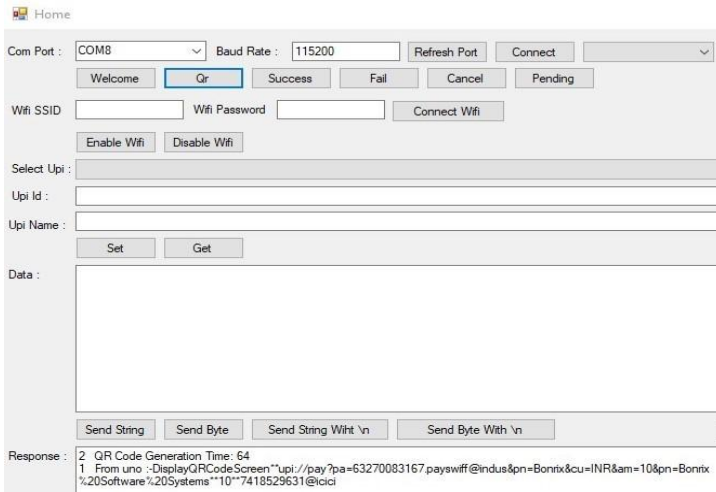

**BONRIX EMBEDDED
INNOVATIONS**

3.5 inch Dynamic QR Code Display - USB

Model: BEI-DQR-111-USB

Instruction: Connect your port (COM1, COM2... ..) with Baud Rate: 115200 using with your serial port terminal

Follow this link for serial port test utility:

<http://www.embedded-innovations.com/Downloads/DesktopSoftware/SerialPort.exe>

Step 1: Welcome Screen:

Command :

WelcomeScreen**7418529631@icici

Step 2: DisplayQRCodeScreen:

Command:

DisplayQRCodeScreen**upi://pay?pa=63270083167.payswiff@indus&pn=Bonrix&cu=INR&am=100&pn=Bonrix%20Software%20Systems**100**7418529631@icici

**BONRIX EMBEDDED
INNOVATIONS**

Step 3: Success:

Command: