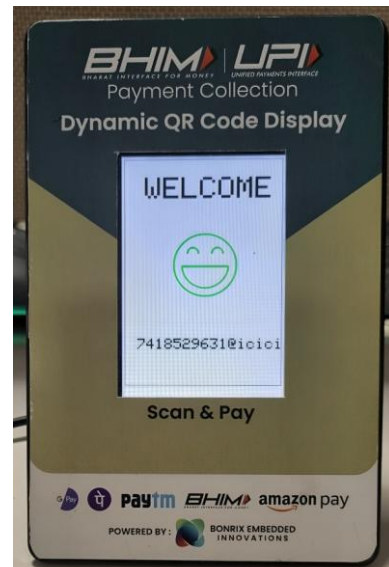

**BONRIX EMBEDDED
INNOVATIONS**

3.5 inch Dynamic QR Code Display - USB

Model: BEI-DQR-111-USB

Instruction: Connect your port (COM1, COM2... ..) with Baud Rate: 115200 using with your serial port terminal

Follow this link for serial port test utility:

<http://www.embedded-innovations.com/Downloads/DesktopSoftware/SerialPort.exe>

Step 1: Welcome Screen:

Command :

WelcomeScreen**7418529631@icici

Step 2: DisplayQRCodeScreen: